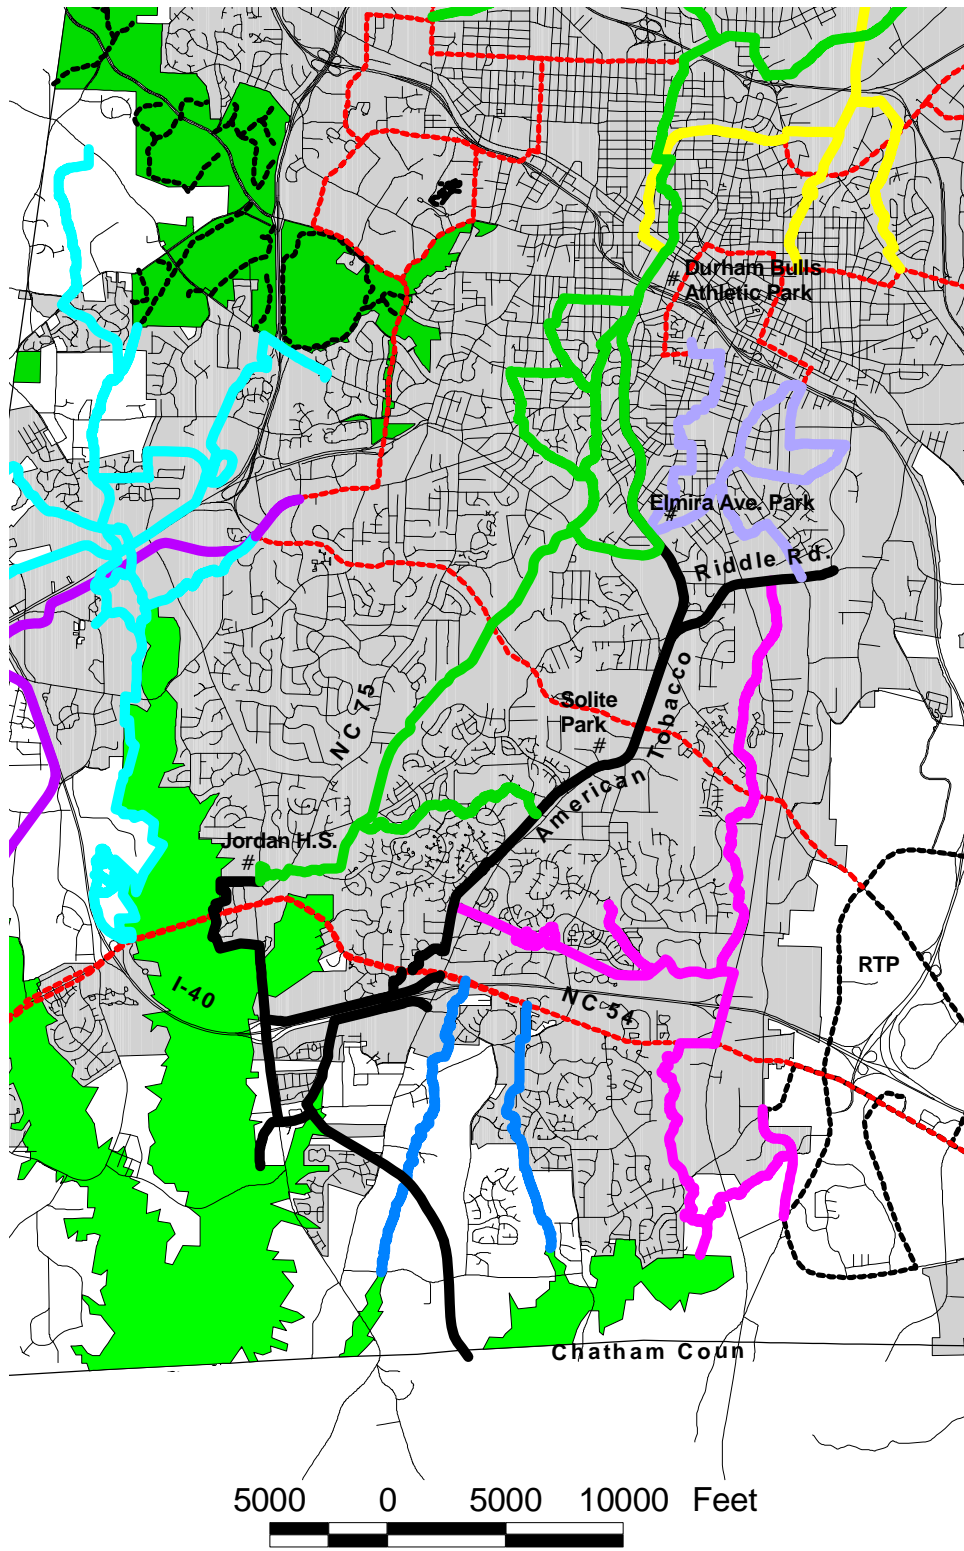

# American Tobacco Trail Greenway

**Table 1: Trails**

<b>Greenway</b>	<b>Individual Trail within Greenway</b>	<b>Trail Description</b>
<b>North/South Greenway</b>		
	Warren Creek Trail	From West Point on the Eno Park to Whippoorwill Park
	Crystal Lake Trail	From N/S Greenway at Whippoorwill Park to Stoneybrook Dr.
	Stadium Drive Trail	From Whippoorwill Park to Durham County Stadium
	Ellerbe Creek Trail	From Durham County Stadium to Northgate Park
	West Ellerbe Creek Trail	From Indian Trail Park to Stadium Drive Trail at Broad St.
	South Ellerbe Creek Trail	From Northgate Park to Trinity Ave.
	North Ellerbe Creek Trail	From Northgate Park to the Falls Lake Project Lands
	Duke Park Trail	From Duke Park at Acadia St. to Washington St.
	Downtown Trail	From Trinity Ave. to Durham Bulls Athletic Park
	ATT Trail Shared Section	From Durham Bulls Athletic Park to Homeland Ave.
	Forest Hills Trail	Loop trail, out Proctor Ave. and return through Forest Hills Park, including sidewalk section on Bivins St.
	Rockwood Trail	Loop trail, out Ward Rd. and return through Rockwood Park, including sidewalk section on Morehead Ave. and connector to Third Fork Creek Trail at Cornwallis Rd.
	(Third Fork Creek Tributary Trail)	From N/S Greenway to American Tobacco Trail between Woodcroft and Hope Valley Farms
	Third Fork Creek Trail	From Homeland Ave. to Garrett Rd. Park
<b>American Tobacco Trail Greenway</b>		
	American Tobacco Trail	From Durham Bulls Athletic Park to Chatham Co. line
	Riddle Rd. Trail	From ATT at Riddle Rd. to Briggs Ave.
	ATT Connector Trails	<ul style="list-style-type: none"> <li>• I-40 northern buffer between NC 751 and Fayetteville Rd.</li> <li>• ATT/Third Fork Creek Trail connection (from Garrett Rd. Park along NC 751 to Massey Chapel Rd.)</li> <li>• ATT to Fayetteville Rd. in I-40 southern buffer</li> </ul>
<b>New Hope Creek Greenway</b>		
	Sandy Creek Trail	From Sandy Creek Environmental Education Park northeast to Cornwallis Rd. Park
	Dry Creek Trail	From Garrett Rd. to Orange Co. line
	Leigh Farm Park Trails	From NC 54 to Leigh Farm Park and some trails within the park
<b>Little Lick Creek Greenway</b>		
	Chunky Pipe Creek Trail	From Twin Lakes Park to Southern H.S. then along Chunky Pipe Creek to Fletcher's Chapel Rd. and from Southern H.S. to Panther Creek Trail
	Twin Lakes Trail	From Twin Lakes Park to NC 98, with connection to NE Durham Parkway
	Birchwood Trail	From NC 98 via Birchwood Park to NC 98 at Carthage St.